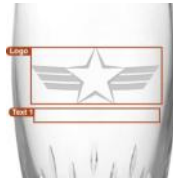

## Waterford Lismore Essence Highball, Pair

Material: Lead-Free Crystal

Personalization Method: Sandblast Etch

Size	SKU	H x W x D	Wt (IBs)	Price
<b>Pair</b>	210170	5-3/8" x 5-1/2" x 3"	3.0	<b>\$230.00</b>

## Description

This Waterford Lismore Essence Highball pair set is an ideal gift for corporate promotion or celebration event or any personal gift giving occasions, Father's Day or Birthday with our Free engraving service for Personalization.